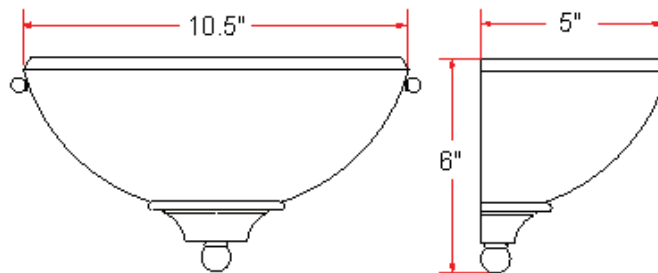

New Millbridge (ORB) 1 LT Wall Sconce

Specifications

Material Construction:	Formed Steel
Lens:	Alabaster glass
Lamp Type & Wattage:	One 60W, candelabra base B10 blunt lamp
Mounting:	Wall mounted; Suitable for up/down mounting
Finish:	Oil Rubbed Bronze (US10B)
Voltage:	120V
Weight:	1.5 lbs
Companion Fixtures:	Chandeliers, wall mounts, pendants & ceiling mounts

Dimensions

Warranty & Compliances

Warranty	10 Year Limited Warranty
UL	UL/cUL listed; Suitable for damp locations
ADA	N/A
EnergyStar	N/A

Companion Fixtures

1 LT Wall Sconce	514554	
1 LT Wall Mount	514497	
2 LT Wall Mount	514471	
1 LT Ceiling Mount (6" x 6.75")	514521	
1 LT Ceiling Mount (7.625" x 5")	514547	
2 LT Ceiling Mount (9.25" x 5.25")	514539	
2 LT Ceiling Mount (13.25" x 5.875")	514489	
3 LT Chandelier	514463	
5 LT Chandelier	514455	
Pendant	514505	
Mini Pendant	514513	