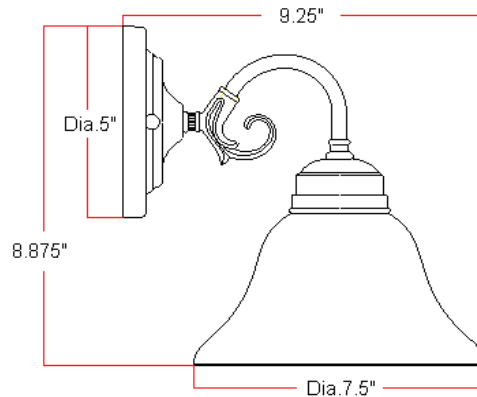

# New Millbridge (ORB) 1 LT Wall Mount

## Specifications

<b>Material Construction:</b>	Formed Steel
<b>Lens:</b>	Alabaster glass
<b>Lamp Type &amp; Wattage:</b>	One 60W, medium base incandescent lamp
<b>Mounting:</b>	Wall mounted; Suitable for up/down mounting
<b>Finish:</b>	Oil Rubbed Bronze (US10B)
<b>Voltage:</b>	120V
<b>Weight:</b>	1.7 lbs
<b>Companion Fixtures:</b>	Chandeliers, wall mounts, pendants & ceiling mounts

## Dimensions