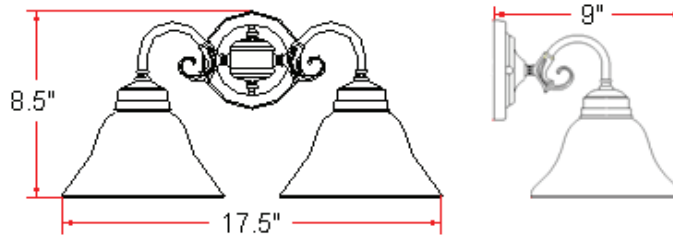

New Millbridge (ORB) 2 LT Wall Mount

Specifications

Material Construction:	Formed Steel
Lens:	Alabaster glass
Lamp Type & Wattage:	Two 60W, medium base incandescent lamps
Mounting:	Wall mounted; Suitable for up/down mounting
Finish:	Oil Rubbed Bronze (US10B)
Voltage:	120V
Weight:	3.5 lbs
Companion Fixtures:	Chandeliers, wall mounts, pendants & ceiling mounts

Dimensions

Warranty & Compliances

Warranty	10 Year Limited Warranty
UL	UL/cUL listed; Suitable for damp locations
ADA	N/A
EnergyStar	N/A

Companion Fixtures

2 LT Wall Mount	514471	
1 LT Wall Sconce	514554	
1 LT Wall Mount	514497	
1 LT Ceiling Mount (6" x 6.75")	514521	
1 LT Ceiling Mount (7.625" x 5")	514547	
2 LT Ceiling Mount (9.25" x 5.25")	514539	
2 LT Ceiling Mount (13.25" x 5.875")	514489	
3 LT Chandelier	514463	
5 LT Chandelier	514455	
Pendant	514505	
Mini Pendant	514513	