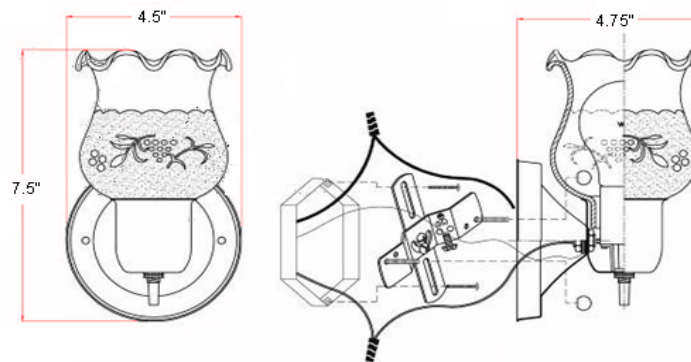

## Specifications

<b>Material Construction:</b>	Formed Steel
<b>Lens:</b>	Frosted etched glass
<b>Lamp Type &amp; Wattage:</b>	One 60W, medium base incandescent lamp
<b>Mounting:</b>	Wall mounted; Suitable for up/down mounting
<b>Finish:</b>	Polished Brass (US3)
<b>Voltage:</b>	120V
<b>Weight:</b>	0.55 lbs

## Dimensions