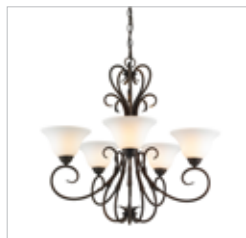

Also Available

8606-5 RBZ-OP