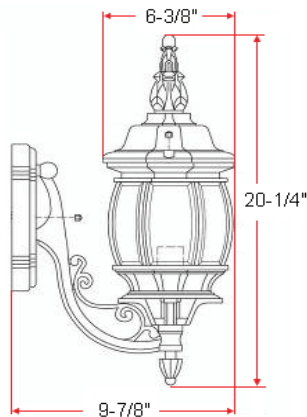

Dimensions

Warranty & Compliances

Warranty	10 Year Limited Warranty
UL	UL/cUL; Suitable for damp locations
ADA	N/A
EnergyStar	N/A

Companion Fixtures

Uplight	505537
Downlight	505545
Pendant	505552
Post Light	505560

Type:
Job:
Order Code:
Approvals: