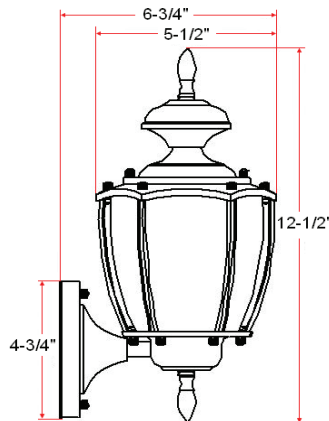

Dimensions

Warranty & Compliances

Warranty	10 Year Limited Warranty
UL	UL/cUL; Suitable for damp locations
ADA	N/A
EnergyStar	N/A

Companion Fixtures

Uplight (12-1/2" H)	501486	Solid Brass
Downlight	501445	Solid Brass
	501478	Antique Brass (US5)
Uplight (15-1/4" H)	502526	Solid Brass

Type:
Job:
Order Code:
Approvals:

Design House reserves the right to make changes in materials, specifications & models at any time. Design House also reserves the right to discontinue product without notice or obligation.