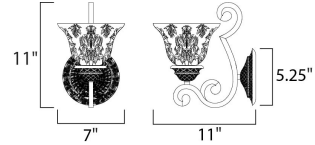

Lighting Your Life Since 1970

Product Specifications - 11246SAOI

Job Name:	Job Type:
Quantity:	Comments:

11246SAOI
Symphony 1-Light Wall Sconce

Finish

Oil Rubbed Bronze

Glass/Shade

Screen Amber

Measurements

Width	7.00"
Height	11.00"
Length	N/A
Extension	11"
Back Plate Width	5.13"
Back Plate Height	5.13"
HCO	N/A
Min Overall Height	0.00"
Max Overall Height	N/A
Hanging Weight	3.15 lbs
Height Adjustable	N/A
Slope	N/A
Chain Length	N/A
Wire Length	N/A
Canopy Width	N/A
Canopy Height	N/A
Canopy Length	N/A

Shipping

Carton Weight	4.80 lbs
Carton Width	11"
Carton Height	10"
Carton Length	13"
Carton Cubic Feet	0.77
Master Pack	1
Master Pack Weight	N/A
Master Pack Width	N/A
Master Pack Height	N/A
Master Pack Length	N/A
Master Cubic Feet	N/A
UPS Shippable	Yes