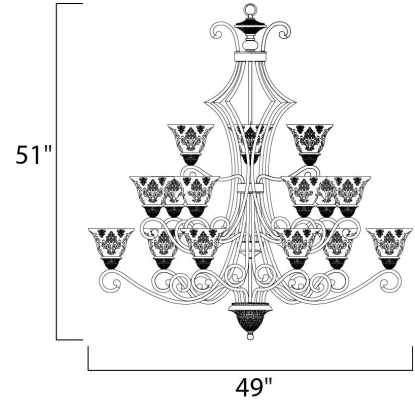

Lighting Your Life Since 1970

Product Specifications - 11239SAOI

Job Name:	Job Type:
Quantity:	Comments:

11239SAOI
Symphony 15-Light Chandelier

Finish

Oil Rubbed Bronze

Glass/Shade

Screen Amber

Product Category

Multi-Tier Chandelier

Lamping

Number of Bulbs	15
Light Type	Incandescent
Bulb Type	MB
Max Bulb Wattage	60
Max Fixture Wattage	900
Rated Life	±2,500 Hours
Rated Lumens	±10,080
Color Temp	±2,700 K
Bulb(s)	Not Included
Light Up/Down	N/A
Beam Spread	N/A
CRI	N/A
Photo Cell Included	N/A
Ballast/Driver/Transformer	No
Dimmable	Standard

Measurements

Width	49.00"
Height	51.00"
Length	N/A
Extension	N/A
Back Plate Width	N/A
Back Plate Height	N/A
HCO	N/A
Min Overall Height	0.00"
Max Overall Height	N/A
Hanging Weight	53.46 lbs
Height Adjustable	N/A
Slope	N/A
Chain Length	72"
Wire Length	180"
Canopy Width	N/A
Canopy Height	N/A
Canopy Length	N/A

Shipping

Carton Weight	76.00 lbs
Carton Width	45"
Carton Height	12"
Carton Length	48"
Carton Cubic Feet	15.06
Master Pack	1
Master Pack Weight	N/A
Master Pack Width	N/A
Master Pack Height	N/A
Master Pack Length	N/A
Master Cubic Feet	N/A
UPS Shippable	