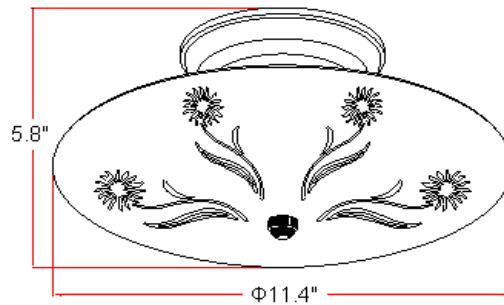

# 2 LT 12" WHITE ROUND CEIL

## Specifications

<b>Material Construction:</b>	Formed Steel
<b>Lens:</b>	Textured floral white glass
<b>Lamp Type &amp; Wattage:</b>	Two 60W, medium base incandescent lamps
<b>Mounting:</b>	Ceiling mounted
<b>Finish:</b>	White
<b>Voltage:</b>	120V
<b>Weight:</b>	2.0 lbs

## Dimensions